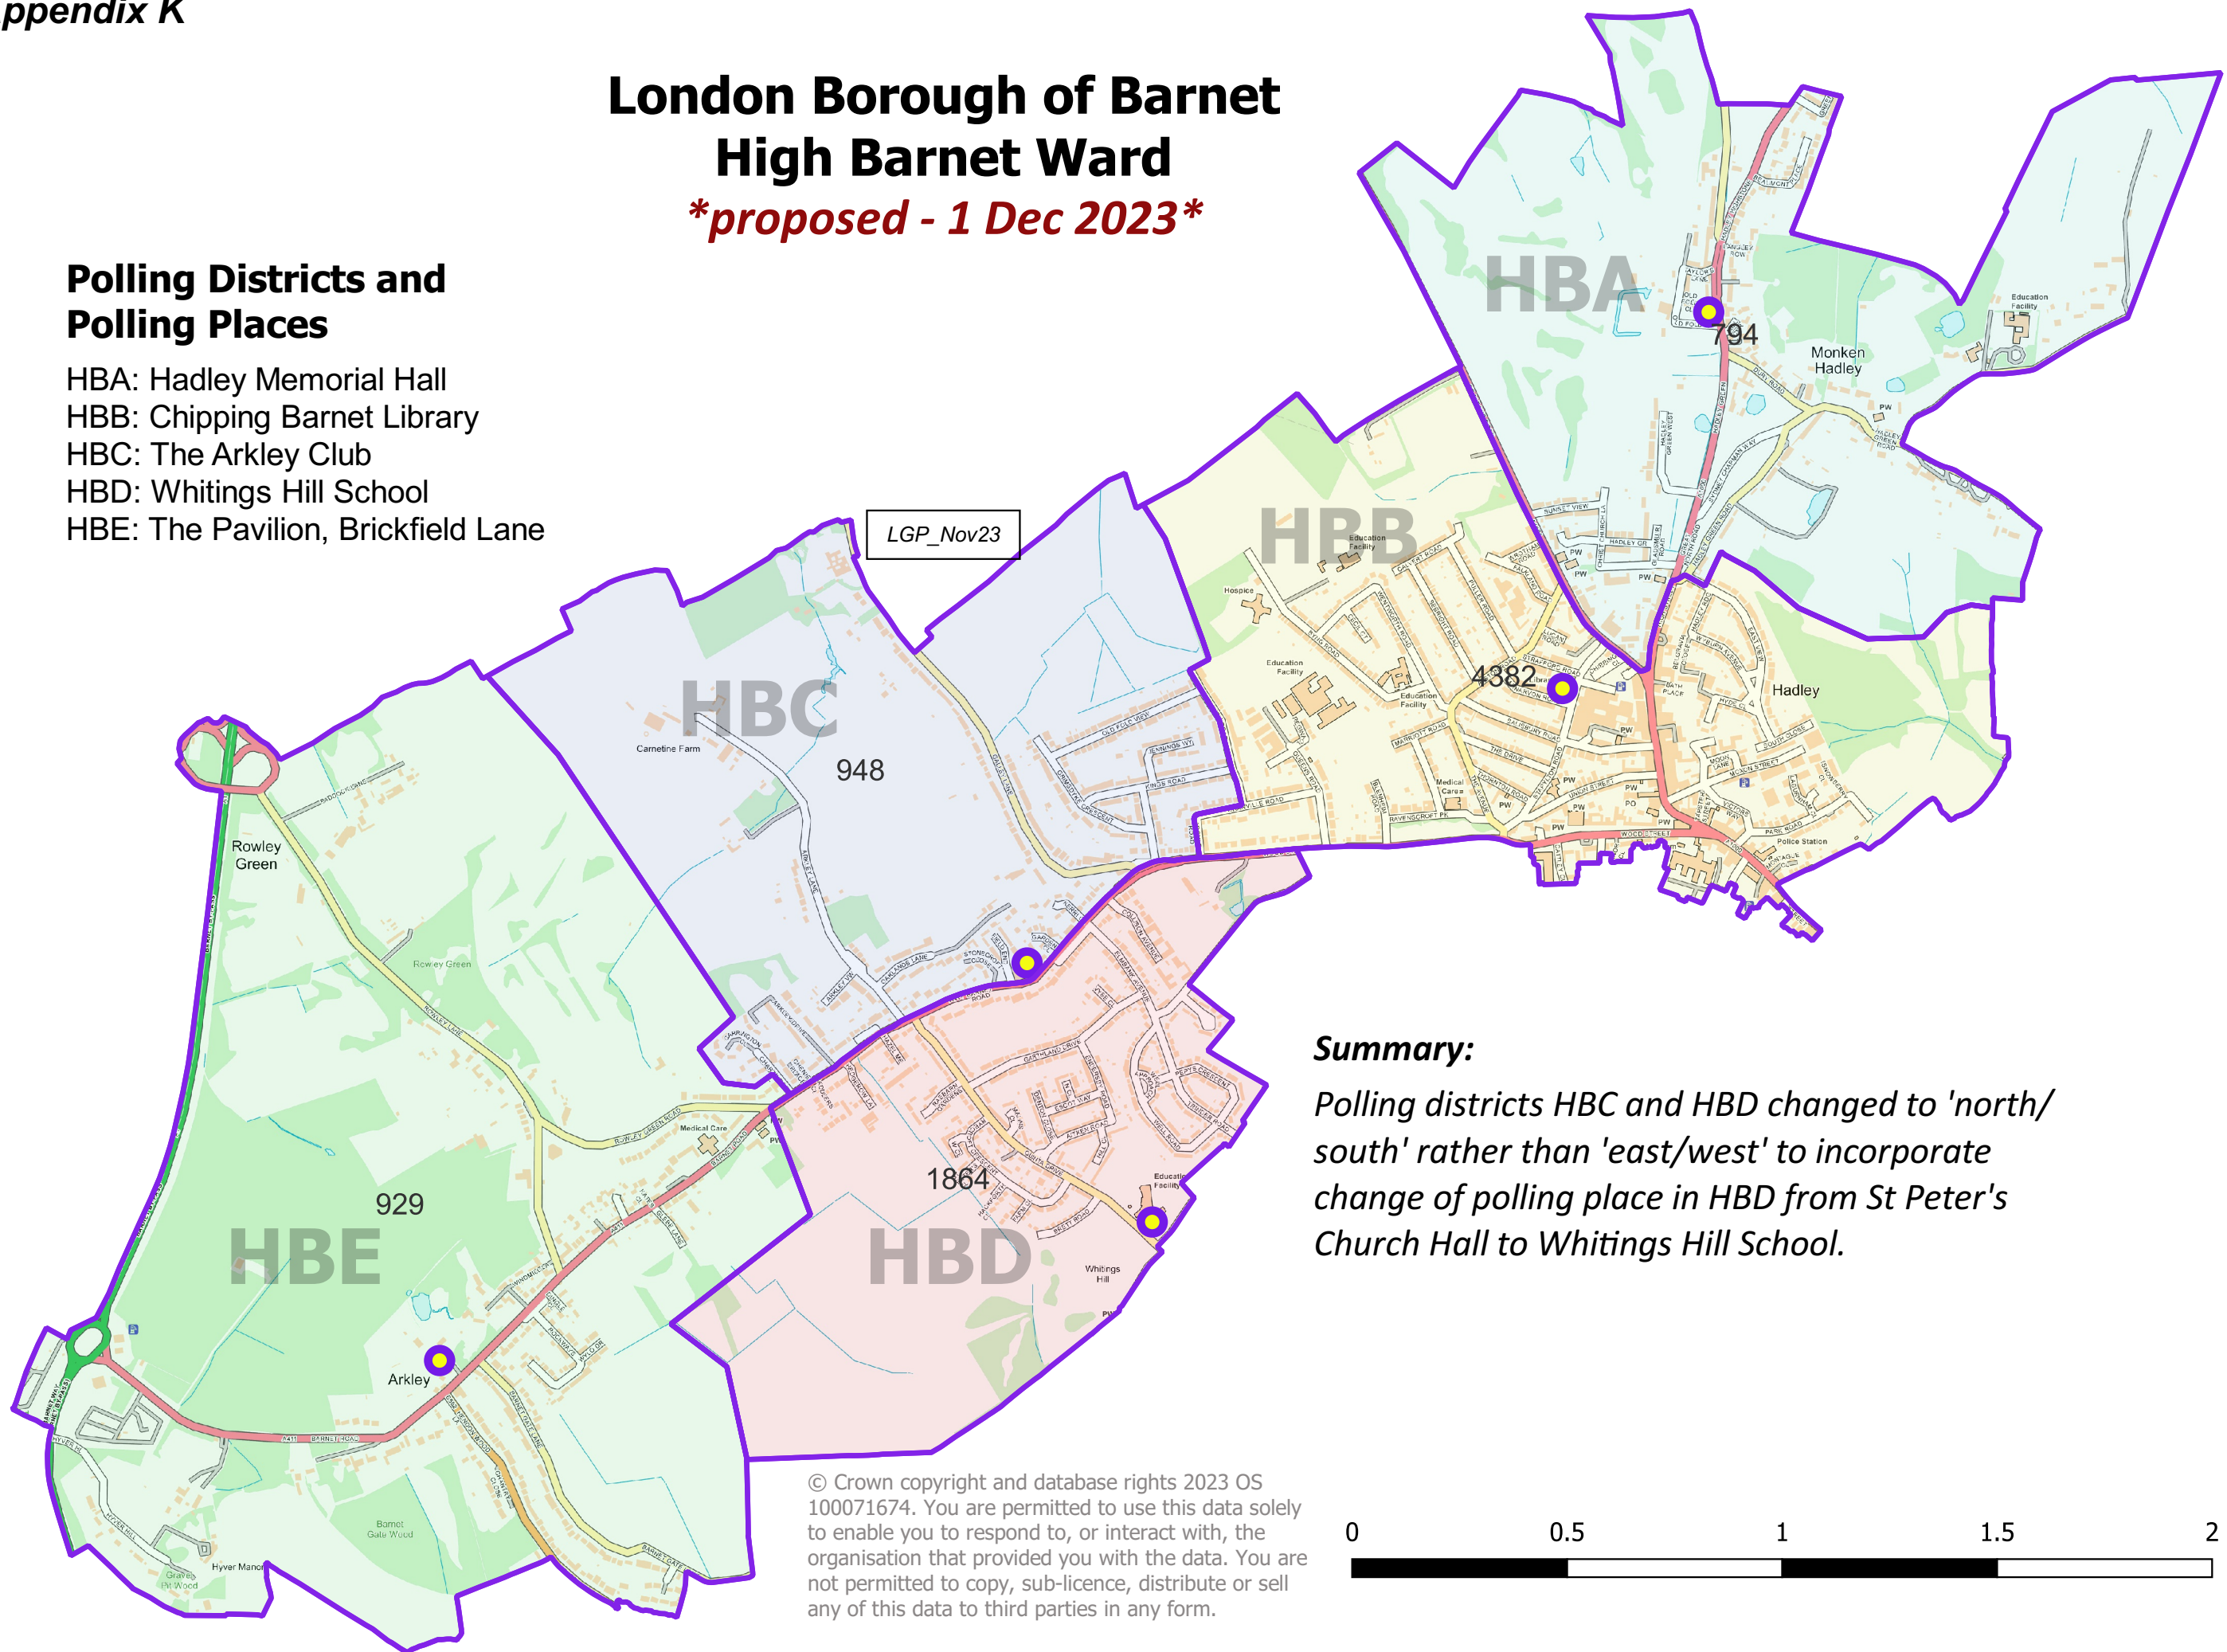

London Borough of Barnet High Barnet Ward

proposed - 1 Dec 2023

Polling Districts and Polling Places

- HBA: Hadley Memorial Hall
- HBB: Chipping Barnet Library
- HBC: The Arkley Club
- HBD: Whittings Hill School
- HBE: The Pavilion, Brickfield Lane

Summary:

Polling districts HBC and HBD changed to 'north/south' rather than 'east/west' to incorporate change of polling place in HBD from St Peter's Church Hall to Whittings Hill School.

© Crown copyright and database rights 2023 OS 100071674. You are permitted to use this data solely to enable you to respond to, or interact with, the organisation that provided you with the data. You are not permitted to copy, sub-licence, distribute or sell any of this data to third parties in any form.